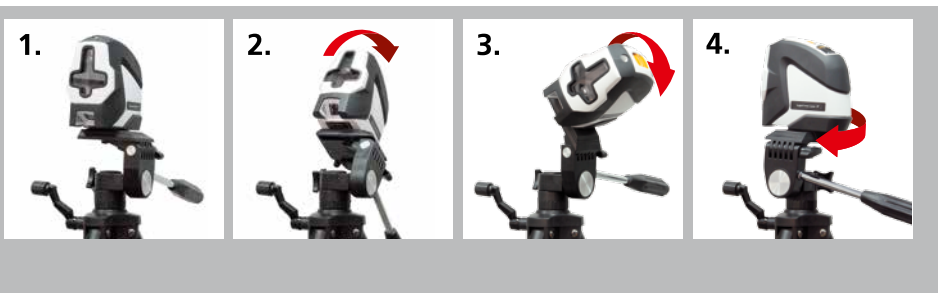

FixPod 155 cm

Rev.0416

Tripod for SuperCross-Laser series, SmartCross-Laser, CompactCube-Laser, SmartVision-Laser, SmartLine-Laser 360° and laser distance meters

- 1/4" tripod connection
- 3-way tripod head
- Crank height adjustment and telescopic tripod legs
- Rubber-steel tips for use on different surfaces

TECHNICAL DATA

MATERIAL

Aluminium

DIMENSIONS (W x H x D)

125 x 580 x 115 mm

WEIGHT 1,4 kg

FixPod 155 cm
inclusive softbag

Package size (W x H x D)
115 x 660 x 115 mm