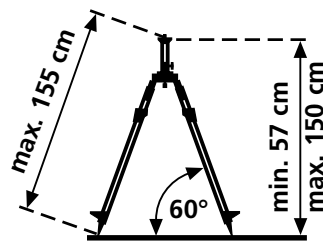

FixPod 155 cm

Rev.0416

Tripod for SuperCross-Laser series, SmartCross-Laser, CompactCube-Laser, SmartVision-Laser, SmartLine-Laser 360° and laser distance meters

- 1/4" tripod connection
- 3-way tripod head
- Crank height adjustment and telescopic tripod legs
- Rubber-steel tips for use on different surfaces

TECHNICAL DATA

MATERIAL

Aluminium

DIMENSIONS (W x H x D)

125 x 580 x 115 mm

WEIGHT 1,4 kg

FixPod 155 cm
inclusive softbag

Package size (W x H x D)
115 x 660 x 115 mm